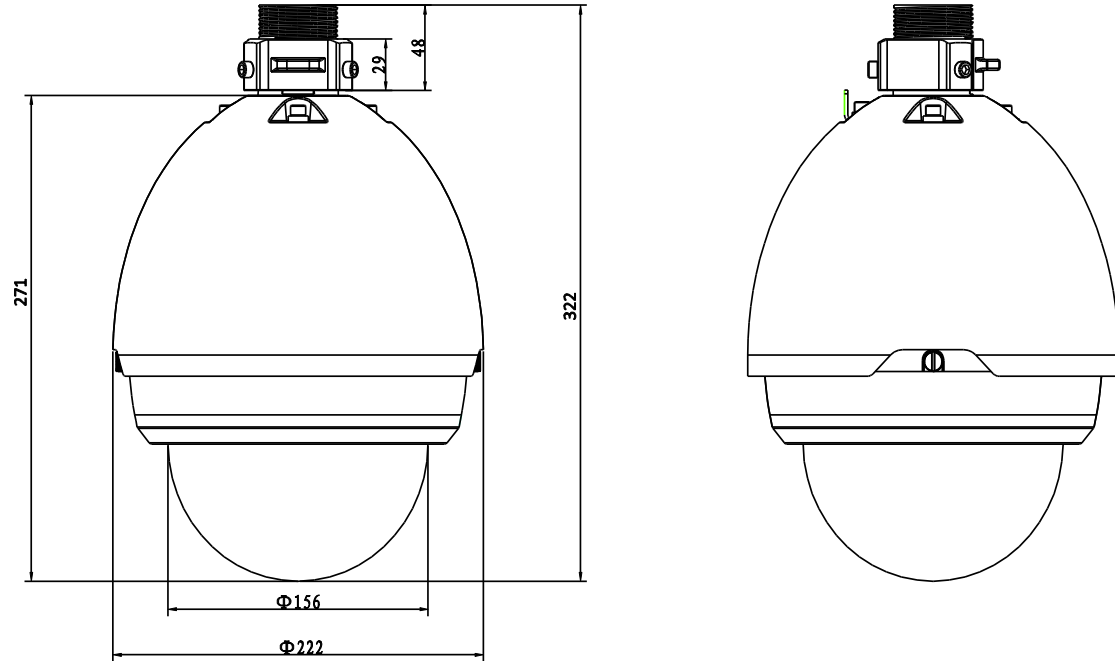

DH-SD6582A/82C-HN

Dimensions (mm)

Accessories

DH-69FB	DH-PFA111	Power Supply